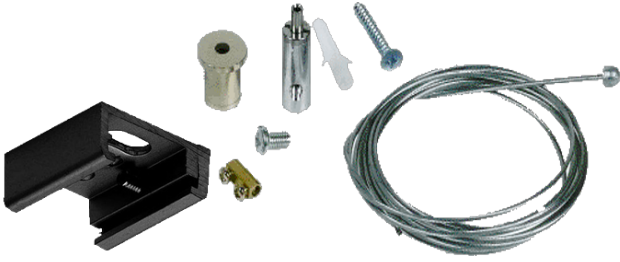

Led Tracklight Rail Pendelset RS37

Led Tracklight Rail Pendelset RS37

€ 2,85

Led Tracklight Rail Pendelset RS37