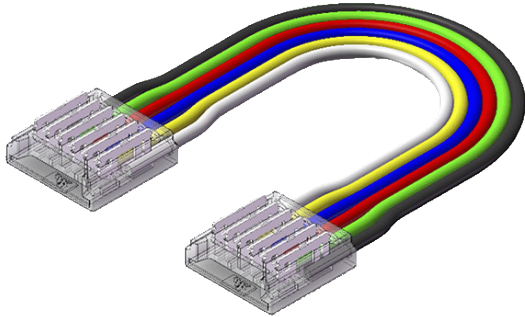

LEDSTRIP CONNECTOR | 15CM | COB | IP20 | RGBW/RGBCCT | 12MM

LEDSTRIP CONNECTOR | 15CM | COB | IP20 |
RGBW/RGBCCT | 12MM

RGB-CCT

€ 1,65 € 0,90
Je bespaart 45.5%

LEDSTRIP CONNECTOR | 15CM | COB | IP20 | RGBW/RGBCCT | 12MM

STRIP TO STRIP