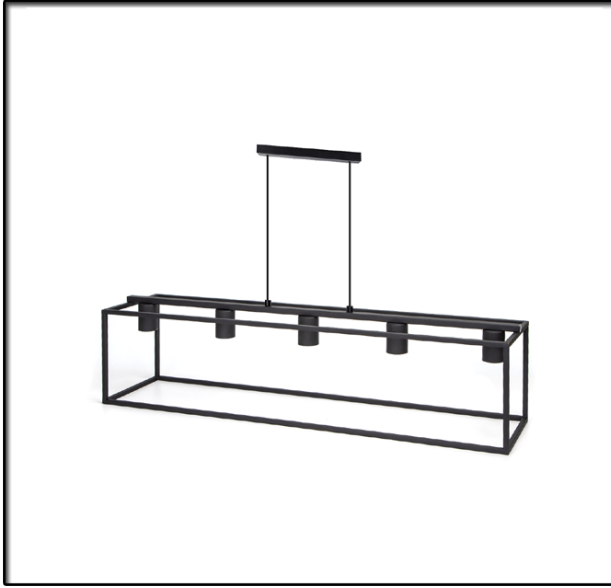

Pendant light (Steel)

Pendant light (Steel)

€ 59,50

Pendant light (Steel)

- Power:5*Max.40W
- Wire length:100cm
- MEAS:L90*W22*H125 cm
- Voltage:220-240V

Technical parameters

Power:

5*Max.40W

L90*W22*H125 cm

Lamp:

E27

Wire:

2x0.75mm²

Feature

Product color:

Black

Application environment

Applicable area:

10-15m²

Environment:

-20??40?

Material

Main Materials:

Steel